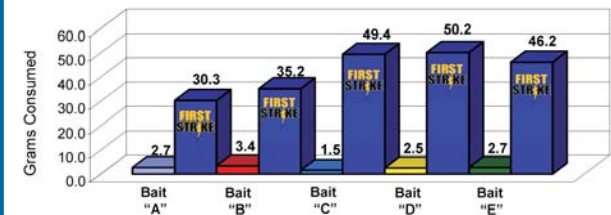

Roof Rat Field Palatability Study

Hays Farm - overnight test:
FirstStrike™ - head-to-head against 5 leading brands.
Competing food was readily available.
Results are typical of other studies.